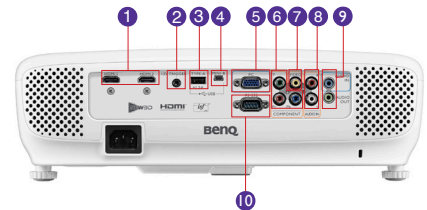

INPUT / OUTPUT TERMINALS

- ① HDMI 1 & 2
- ② I2V Trigger
- ③ USB (Type A)
- ④ USB (Type mini-B)
- ⑤ Computer in (D-sub 15pin)
- ⑥ ComponentVideo in
- ⑦ CompositeVideo in (RCA)
- ⑧ Audio L/R in (RCA)
- ⑨ Audio In & Out (Mini Jack)
- ⑩ RS232 (DB-9pin)

*Lamp life results will vary depending on environmental conditions and usage. Actual product's features and specifications are subject to change without notice.