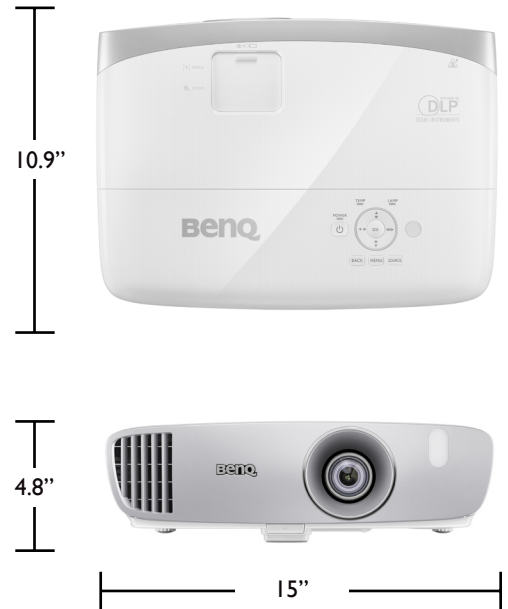

Because it matters

SPECIFICATIONS

Display	
Projection System	DLP
Native Resolution	1080p (1920 x 1080)†
Brightness	2200 ANSI Lumens†
Contrast Ratio (FOFO)	15000:1†
Display Color	1.07 Billion Colors†
Rec.709 Coverage	96%
Native Aspect Ratio	16:09
Light Source	Lamp 240W
Light Source Life (Normal/Eco/SmartEco)*	3500 / 5000 / 7000 hours
Optical	
Throw Ratio	1.15 - 1.5 (100" @ 8.2ft)†
Zoom Ratio	1.3:1†
Lens	F/# = 2.59 - 2.87, f = .66" - .86"†
Lens Shift	Vertical : +10%†
Keystone Adjustment	2D keystone, Vertical & Horizontal ± 30 degrees
Projection Offset	110%~130%±5%
Image Size (Clear Focus / Maximum)	60"~180" / 300"†
Picture	
Picture Mode	Bright / Vivid TV / Cinema / Game / User 1 / User 2 / ISF Night / ISF Day / (3D)†
Color Wheel Segment	6-Segment (RGBRGB)†
Color Wheel Speed	6x (50Hz), 4x (60Hz)†
Audio	
Speaker	Stereo Speaker 10W x 1
Special Feature	
CinemaMaster Audio + 2	Yes
Compatibility	
Resolution Support	VGA(640 x 480) to WUXGA_RB(1920 x 1200) *RB=Reduced Blanking†
Horizontal Frequency	15 - 102KHz†
Vertical Scan Rate	23 - 120Hz†
HDTV Compatibility	480i, 480p, 576i, 567p, 720p, 1080i, 1080p†
Video Compatibility	NTSC, PAL, SECAM, SDTV†
Power	
Power Consumption(Max/Normal/Eco)	353W/110W
Standby Power Consumption	< 0.5W†
Power Supply	AC100 to 240V, 50 to 60 Hz†
Dimension and Weight	
Product Dimensions (WxHxD)	15 x 4.8 x 10.9 in
Product Weight	3.3 kg (7.27lbs)†
Operation Condition	
Noise Level(Normal/Eco)	29 / 27 dBA†
Operating Temperature	32~104°F
Accessories	
Accessories (Standard)	Lens Cover Remote Control with Battery Power Cord (by region) User Manual CD Quick Start Guide Warranty Card (by region)†
Accessories (Optional)	*3D Glasses (DGD5) Spare Lamp Kit Ceiling Mount Carry Bag Wireless FHD Kit (WDP01)*
On Screen Display Language	28 Languages