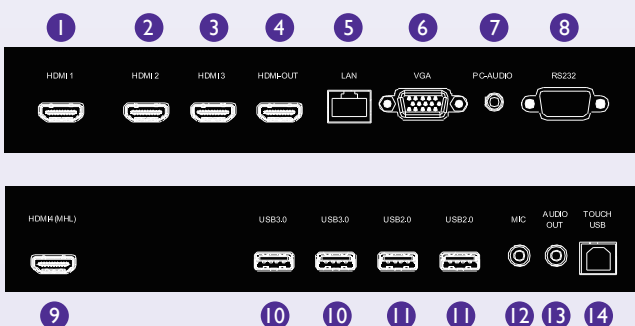

Hassle-Free Maintenance

- **MDA Software**

Multiple Display Administrator (MDA) creates hassle-free maintenance for IT personnel to remotely control the general display settings of IFPs and schedule their on/off times.

- **Over-the-Air Update (OTA)**

Upgrade your displays with the latest BenQ firmware via BenQ's OTA update support to keep them running smoothly at all times.

Input and Output Terminals

- | | |
|----------------------|---------------------------|
| 1 HDMI Input 1 (2.0) | 9 HDMI Input 4 (MHL)(2.0) |
| 2 HDMI Input 2 (2.0) | 10 USB 3.0 |
| 3 HDMI Input 3 (2.0) | 11 USB 2.0 |
| 4 HDMI Output | 12 Microphone |
| 5 LAN | 13 Audio output |
| 6 VGA Input | 14 Touch USB port |
| 7 Audio Input | |
| 8 RS232 Input | |