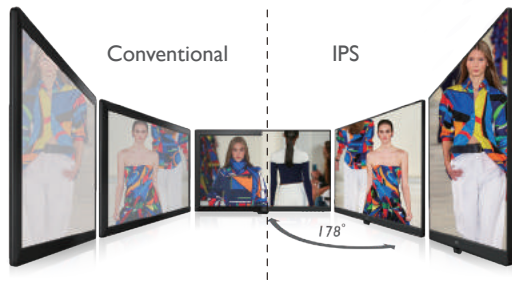

BenQ GW2480T Eye-Care Monitor

IPS Wide Viewing Angle Technology

IPS (In-Plane Switching) Technology provides accurate color and image reproduction from any angle. An expansive 178° viewing angle is ideal for work and for on-screen reviews with multiple people in the room.